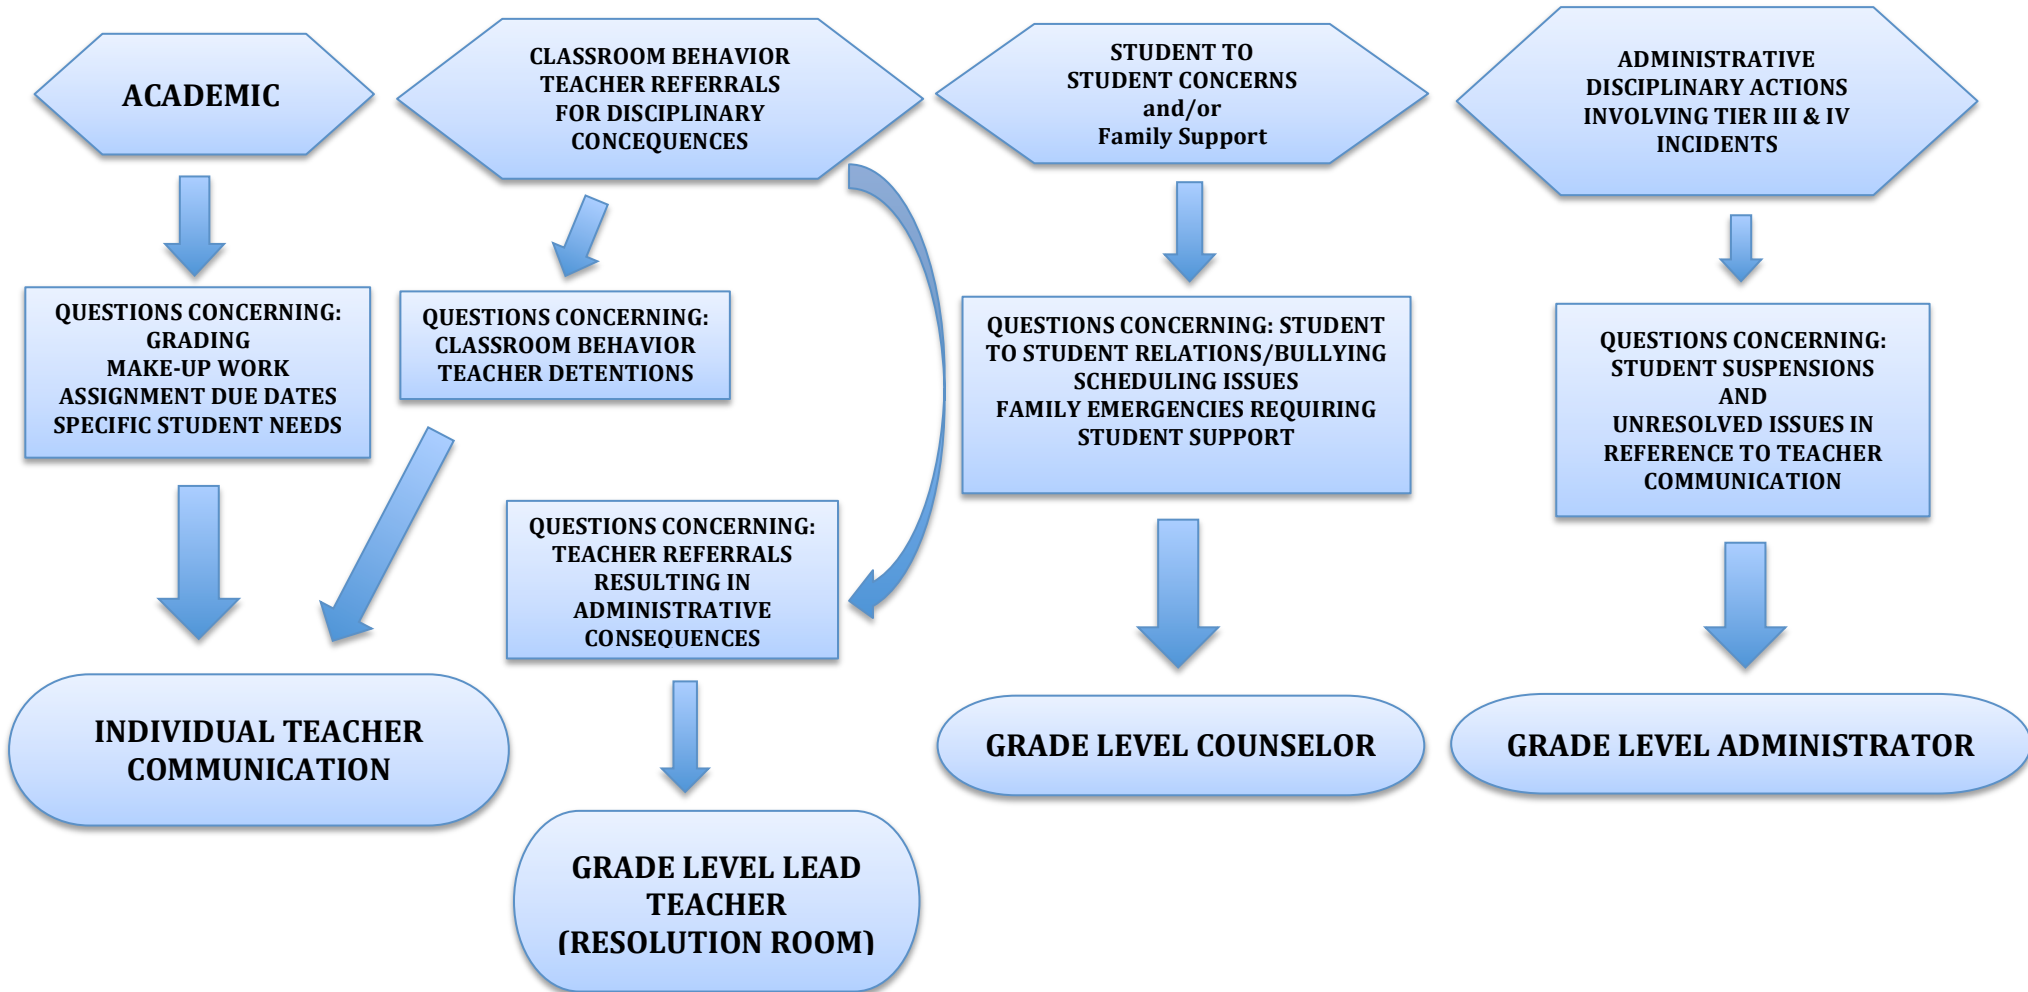

PARENT QUESTIONS AND CONCERNS COMMUNICATION CHART

6

ALL ATTENDANCE ISSUES SHOULD BE DIRECTED TO THE MAIN OFFICE ATTENDANCE SECRETARY
BEVERLY HILLS MIDDLE SCHOOL
610-626-9317 EXT. 4202